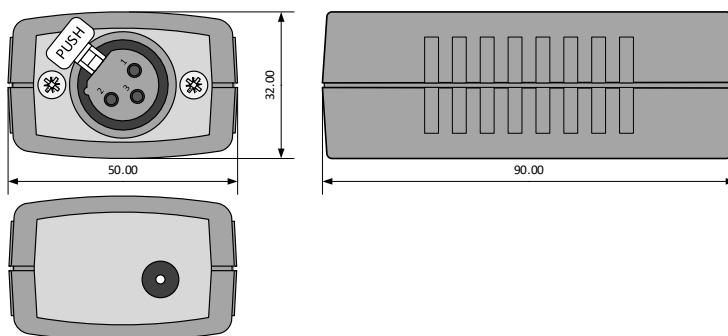

The module is supplied with the supplied 24VDC power supply and can 4 DMX addresses resp. Address functions. The different DMX protocols, depending on the luminaire manufacturer and model, are already preprogrammed for easier installation.

In addition, different color gradients are already preprogrammed with the Casambi settable parameters color pattern, speed, and brightness.

The module is built into a gray polycarbonate housing with the dimensions 90 x 50 x 32mm.

Dimensional drawing:

Schematics:

Installation durch die Elektrofachkraft nach den örtlichen Vorschriften!

Technical specifications:

Dimension (T x B x H)	90 x 50 x 32mm
Weight	65g
Enclosure color	Gray
Mounting	Detached
Environmental conditions	Operation: Temperature -20 ... 50°C, humidity < 85%rH Stock: Temperature -25 ... 65°C, humidity < 95%rH
Protection type / class	IP44, EN-60529 / Appliance Class II
Connections	DMX-OUT: XLR 3-pole female, 24VDC-IN: 5.1mm
Supply	24VDC, Plug-in power supply
Consumption	0.7W
Standards	Low Voltage Directive (LVD) 2014/35/EU, EN 60669-2-1 Electromagnetic compatibility (EMC) 2014/30/EU
CASAMBI Modul Standards	Bluetooth 4.0 Wireless Control
Switching times	Configurable with the Casambi application (App Store, Google Play)
Applications	Switching on of loads e.g. lamps etc.
Scope of delivery	1 DMX module, 24VDC plug-in power supply