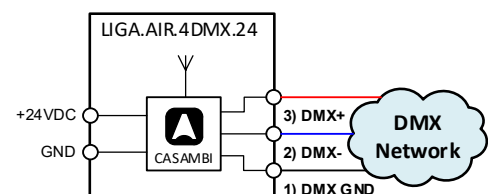

The module is supplied with the supplied 24VDC power supply and can 4 DMX addresses resp. Address functions. The different DMX protocols, depending on the luminaire manufacturer and model, are already preprogrammed for easier installation.

In addition, different color gradients are already preprogrammed with the CASAMBI settable parameters color pattern, speed, and brightness.

The module is built into a gray polycarbonate housing with the dimensions 90 x 50 x 32mm.

#### Schematics:

**Installation by a qualified electrician in accordance with local regulations!**

**Technical specifications:**

Dimension (T x B x H)	90 x 50 x 32mm
Weight	65g
Enclosure color	Gray
Mounting	Detached
Environmental conditions	Operation: Temperature -20 ... 50°C, humidity < 85%rH Stock: Temperature -25 ... 65°C, humidity < 95%rH
Protection type / class	IP44, EN-60529 / Appliance Class II
Connections	DMX-OUT: XLR 3-pole female, 24VDC-IN: 5.1mm
Supply	24VDC, Plug-in power supply
Consumption	0.7W
Standards	Low Voltage Directive (LVD) 2014/35/EU, EN 60669-2-1 Electromagnetic compatibility (EMC) 2014/30/EU
CASAMBI Modul Standards	Bluetooth Wireless Control
Switching times	Configurable with the Casambi application (App Store, Google Play)
Applications	Switching on of loads e.g. lamps etc.
Scope of delivery	1 DMX module, 24VDC plug-in power supply