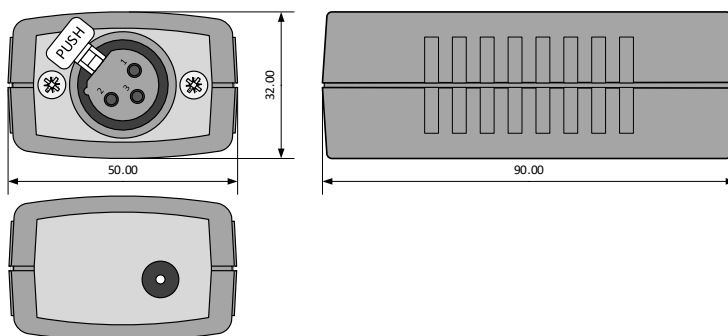

The module is supplied with the supplied 24VDC power supply and can 4 DMX addresses resp. Address functions. The different DMX protocols, depending on the luminaire manufacturer and model, are already preprogrammed for easier installation.

In addition, different color gradients are already preprogrammed with the CASAMBI settable parameters color pattern, speed, and brightness.

The module is built into a gray polycarbonate housing with the dimensions 90 x 50 x 32mm.

#### Schematics:

**Installation by a qualified electrician in accordance with local regulations!**

**Technical specifications:**

Dimension (T x B x H)	90 x 50 x 32mm
Weight	65g
Enclosure color	Gray
Mounting	Detached
Environmental conditions	Operation: Temperature -20 ... 50°C, humidity < 85%rH Stock: Temperature -25 ... 65°C, humidity < 95%rH
Protection type / class	IP44, EN-60529 / Appliance Class II
Connections	DMX-OUT: XLR 3-pole female, 24VDC-IN: 5.1mm
Supply	24VDC, Plug-in power supply
Consumption	0.7W
Standards	Low Voltage Directive (LVD) 2014/35/EU, EN 60669-2-1 Electromagnetic compatibility (EMC) 2014/30/EU
CASAMBI Modul Standards	Bluetooth Wireless Control
Switching times	Configurable with the Casambi application (App Store, Google Play)
Applications	Switching on of loads e.g. lamps etc.
Scope of delivery	1 DMX module, 24VDC plug-in power supply