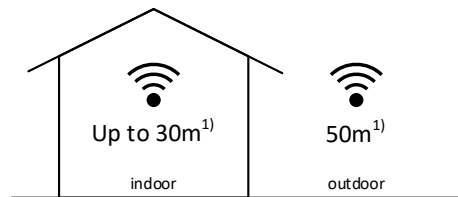

Range:

Casambi uses mesh network technology so each CBU-ASD acts also as a repeater.

Longer ranges can be achieved by using multiple Casambi units.

Range is highly dependent on the surrounding and obstacles, such as walls and building materials.