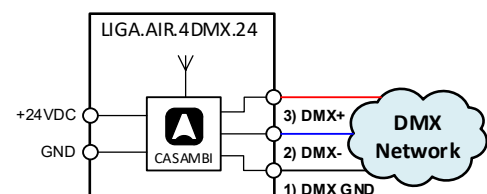

The module is supplied with the supplied 24VDC power supply and can 4 DMX addresses resp. Address functions. The different DMX protocols, depending on the luminaire manufacturer and model, are already preprogrammed for easier installation.

In addition, different color gradients are already preprogrammed with the Casambi settable parameters color pattern, speed, and brightness.

The module is built into a gray polycarbonate housing with the dimensions 90 x 50 x 32mm.

Dimensional drawing:

Schematics:

Installation durch die Elektrofachkraft nach den örtlichen Vorschriften!

Technical specifications:

Dimension (T x B x H)	90 x 50 x 32mm
Weight	65g
Enclosure color	Gray
Mounting	Detached
Environmental conditions	Operation: Temperature -20 ... 50°C, humidity < 85%rH Stock: Temperature -25 ... 65°C, humidity < 95%rH
Protection type / class	IP44, EN-60529 / Appliance Class II
Connections	DMX-OUT: XLR 3-pole female, 24VDC-IN: 5.1mm
Supply	24VDC, Plug-in power supply
Consumption	0.7W
Standards	Low Voltage Directive (LVD) 2014/35/EU, EN 60669-2-1 Electromagnetic compatibility (EMC) 2014/30/EU
CASAMBI Modul Standards	Bluetooth 4.0 Wireless Control
Switching times	Configurable with the Casambi application (App Store, Google Play)
Applications	Switching on of loads e.g. lamps etc.
Scope of delivery	1 DMX module, 24VDC plug-in power supply