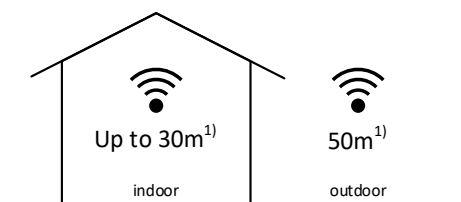

Compatible devices:

iPhone 4S or later
iPad 3 or later
iPod Touch 5th gen or later.
Android 4.4 KitKat or later devices
produced after 2013 with full BT 4.0 support.

Range: