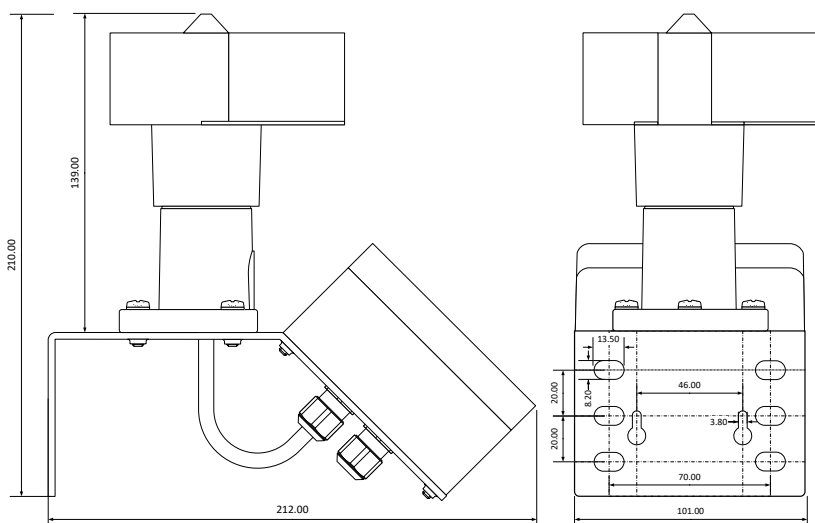

The module can be easily mounted to a pole or pipe bracket with the supplied clamp or screwed directly to a facade with the prefabricated holes.

Dimensional drawing:

Schematics:

Installation only by a professional electrician according to the local regulations!

Technical specifications:

Dimension (T x B x H)	212 x 101 x 210mm				
Weight	1.1 kg				
Color	Enclosure: Light gray, carrier plate and wind sensor: Black				
Mounting	Pole, facade etc.				
Environmental conditions	Operation: Temperature -20 ... 50°C, humidity < 85%rH Stock: Temperature -25 ... 65°C, humidity < 95%rH				
Protection type / class	IP65, EN-60529 / Appliance Class II				
Connections	17-24VDC-IN: (+, -) screw terminal block: 1.5mm ² max (AWG14)				
Supply / consumption	17-24VDC / 0.7 Watts				
Preprogrammed profiles	Fixture name	Wind	Dark	Bright	Rain
Wind, Dark, Rain: Wind speed, light intensity, and rain detector ON, at which the blind should be retracted . Bright: Light intensity at which the blind should be extended . Note: Wind and Rain have priority over Bright, i.e., the retraction is prioritized to the extension.	LIGA.AIR.WRD-24+P1	28 km/h	200 Lux	10000 Lux	ON
	LIGA.AIR.WRD-24+P2	38 km/h	200 Lux	10000 Lux	ON
	LIGA.AIR.WRD-24+P3	49 km/h	200 Lux	10000 Lux	ON
	LIGA.AIR.WRD-24+P4	28 km/h	200 Lux	10000 Lux	OFF
	LIGA.AIR.WRD-24+P5	38 km/h	200 Lux	10000 Lux	OFF
	LIGA.AIR.WRD-24+P6	49 km/h	200 Lux	10000 Lux	OFF
Standards	Low Voltage Directive (LVD) 2014/35/EU, EN 60669-2-1 Electromagnetic compatibility (EMC) 2014/30/EU				
CASAMBI Modul Standards	Bluetooth 4.0 Wireless Control				
Switching times	Configurable with the Casambi application (App Store, Google Play)				
Applications	Retracting and extending sun blinds, etc., switching loads such as lights, etc.				
Scope of delivery	1 LIGA.AIR.WRD-24+ weather station, 1 pole, pipe clamp				