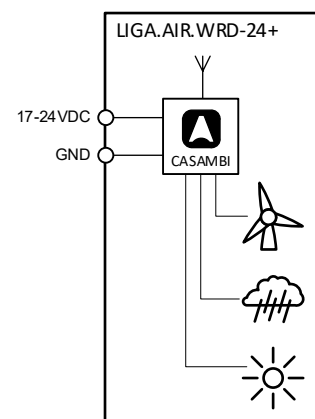

- **CASAMBI** wind and rain detector for the protection of outdoor blinds.
- Outdoor light sensor with extended measuring range
- Sensor profiles pre-programmed
- Simply controlled by Casambi

The CASAMBI module LIGA.AIR.WRD-24+ is a compact weather station that protects outdoor blinds etc. in case of severe weather with the CASAMBI App.

The module can be easily mounted to a pole or pipe bracket with the supplied clamp or screwed directly to a facade with the prefabricated holes.

Dimensional drawing:

Schematics:

Installation only by a professional electrician according to the local regulations!