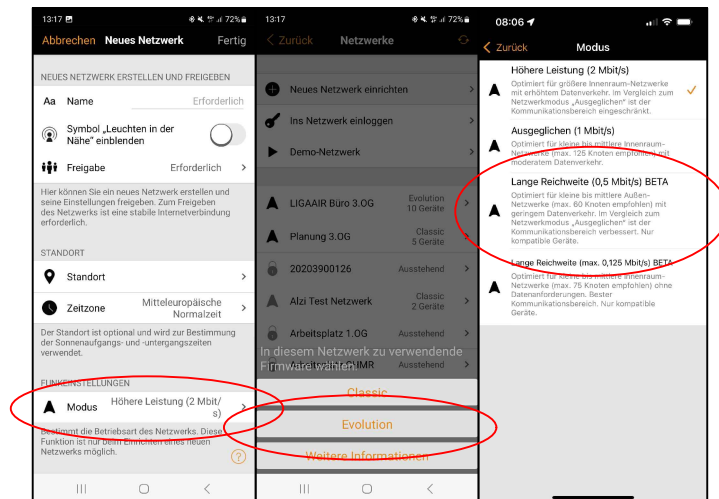

# Declaration sticker

Casambi Chip 002 for normal range (yellow sticker).  
Casambi Chip 003 for long range (white sticker).

## Yellow sticker for normal range:

- Indicates that this Casambi component has the normal range.  
Can be combined with Casambi components with a wide range.
- The Bluetooth antenna is located on the side where this sticker is attached.

## White sticker for long range / long range max:

- Indicates that this Casambi component has the long range.  
**Cannot** be combined with Casambi components with normal range.
- The Bluetooth antenna is located on the side where this sticker is attached.

## Create network for long range / long range max:

- Attention: In this network only CASAMBI components with Long Range can be used.
- If there are devices in the vicinity, the signal strength is displayed as a square, so the LIGAAIR module is suitable for Long Range.