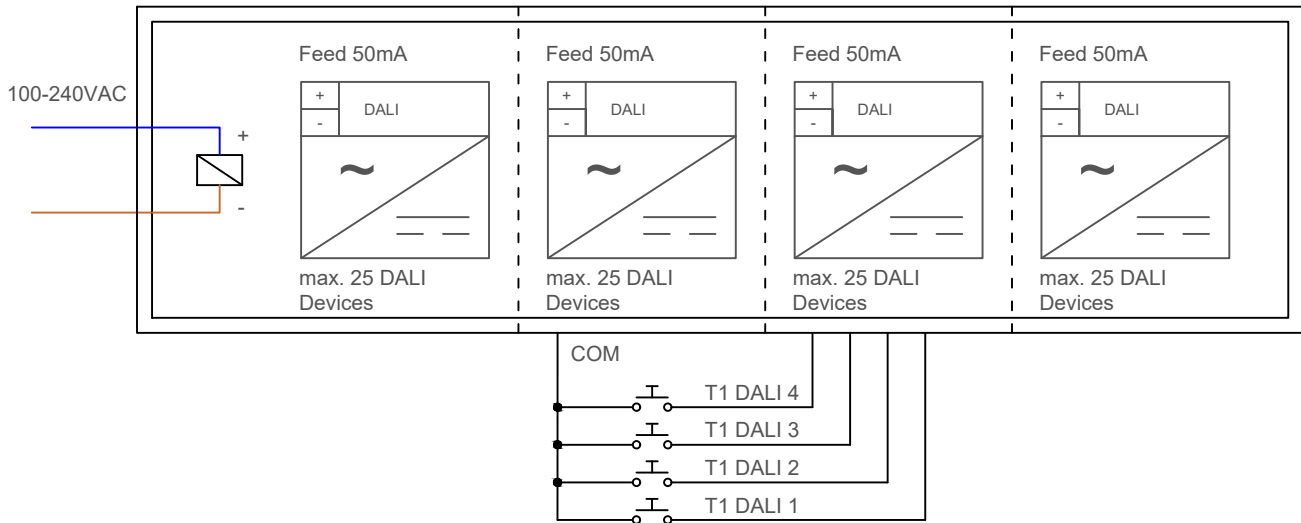

DIN-Modul
106.5x90.5x62mm

Profiles per DALI / this means on the APP 4x DALI Icons

Installation:

- 1) Unlink module
- 2) "Choose Profile"

Broadcast

Casambi APP

On / Off

Dimmer