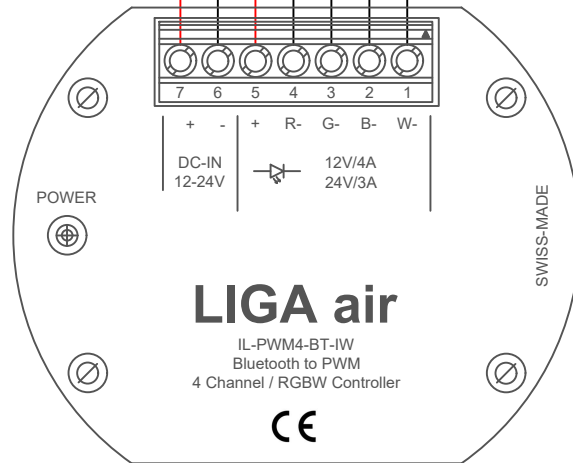

230VAC

12/24VDC

ø 55mm
H 22mm

Installation:

- 1) Unlink module
- 2) "Choose Profile"

LED 12 / 24VDC

max. 100W

LED 12 / 24VDC

Wiring Diagram: LIGA air module
 Luminaire Model: ...
 Control: ON / OFF / DIM / RGBW

Outlet-Model

LIGA.AIR.PWM.4.BT.IW

V1.4 / 02.08.2022

LIGA AIR

LICHTTEAM AG
 Stationsstrasse 89
 CH-6023 Rothenburg
 SWITZERLAND