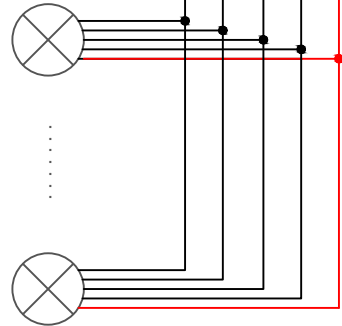

230VAC

12/24VDC

ø 55mm
H 22mm

Installation:

- 1) Unlink module
- 2) "Choose Profile"

LED 12 / 24VDC

max. 100W

LED 12 / 24VDC

Wiring Diagram: LIGA air module
 Luminaire Model: ...
 Control: ON / OFF / DIM / RGBW

Outlet-Model

LIGA.AIR.PWM.4.BT.IW

V1.4 / 02.08.2022

LIGA AIR

LICHTTEAM AG
 Stationsstrasse 89
 CH-6023 Rothenburg
 SWITZERLAND