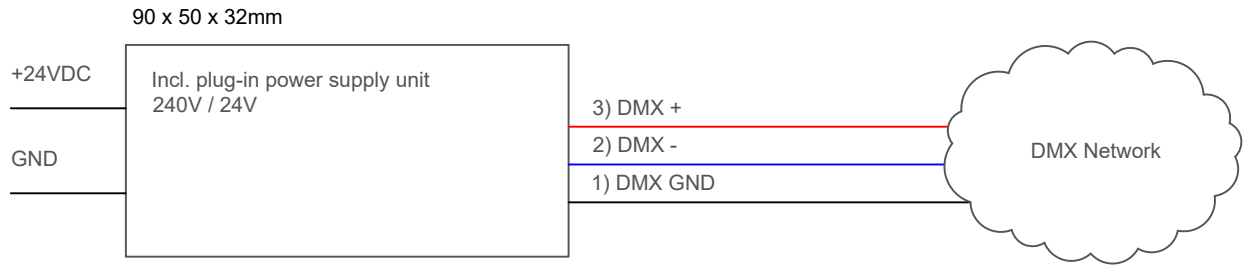

Casambi to DMX

Casambi APP

LIGA.AIR.DMX.RGB

Dimmer 100.0%

- +

Light Colour 0

- +

Colour Saturation 100.0%

- +

Colour Pattern

OFF	RGB	RG	GB	BR

fast < colour change > slow 60.8%

- +

dark < change Dimmer > bright 100.0%

- +

OFF = Default - Freely Programmable
RGB / RG / GB / BR = Preprogrammed Values

Casambi APP

LIGA.AIR.DMX.RGBW

Dimmer 100.0%

- +

White / Colour 100% / 100%

- +

Light Colour 0

- +

Colour Saturation 100.0%

- +

Colour Pattern

OFF	1	2	3	4	5	6	7	8	9	10

fast < colour change > slow 60.8%

- +

dark < change Dimmer > bright 100.0%

- +

OFF = Default - Freely Programmable
1-10 = DMX operating modes > see separate table

Wiring Diagram: LIGA air module
Luminaire Model: ...
Control: Casambi DMX-Master Module (Casambi > DMX)

LIGA.AIR.DMX.24

V1.1 / 06.12.2021

LIGA AIR

LICHTTEAM AG
Stationsstrasse 89
CH-6023 Rothenburg
SWITZERLAND

+41 41 280 57 57
mail@ligaair.ch
www.ligaair.ch