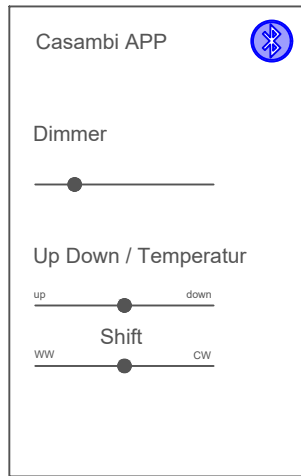

X-Press tunable white

Occhio up / down (coming soon..)

Reserve:
Can be used with GND on another pushbutton.

Various electronic push-buttons
e.g. Feller 323 227 000

To connect the module with Casambi APP press 2 button e.g. 4+5 simultaneously

Button assignment X-Press:

Button assignment Occhio:

- | | |
|--|--|
| T1 Luminaire / Element / Scene / Group | T1 Luminaire / Element / Scene / Group |
| T2 Luminaire / Element / Scene / Group | T2 Luminaire / Element / Scene / Group |
| T3 Luminaire / Element / Scene / Group | T3 Luminaire / Element / Scene / Group |
| T4 Luminaire / Element / Scene / Group | T4 Luminaire / Element / Scene / Group |
| 5 warmwhite / T1 (shift) up | 5 up / T1 (shift) warmwhite |
| 6 coldwhite / T1 (shift) down | 6 down / T1 (shift) coldwhite |
| 7 ON DIM + | 7 ON DIM + |
| 8 OFF DIM - | 8 OFF DIM - |