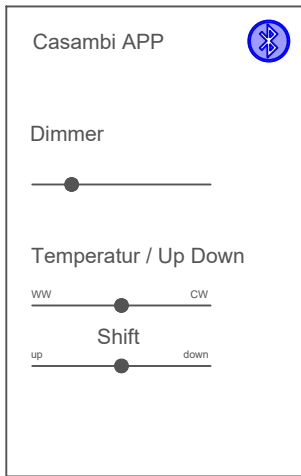

X-Press tunable white

Occhio up / down (coming soon..)

Reserve:
Can be used with GND on another pushbutton.

Various electronic push-buttons
e.g. Feller 323 227 000

To connect the module with Casambi APP press 2 button e.g. 4+5 simultaneously

Button assignment X-Press:

Button assignment Occhio:

- | | |
|--|--|
| T1 Luminaire / Element / Scene / Group | T1 Luminaire / Element / Scene / Group |
| T2 Luminaire / Element / Scene / Group | T2 Luminaire / Element / Scene / Group |
| T3 Luminaire / Element / Scene / Group | T3 Luminaire / Element / Scene / Group |
| T4 Luminaire / Element / Scene / Group | T4 Luminaire / Element / Scene / Group |
| 5 warmwhite / T1 (shift) up | 5 up / T1 (shift) warmwhite |
| 6 coldwhite / T1 (shift) down | 6 down / T1 (shift) coldwhite |
| 7 ON DIM + | 7 ON DIM + |
| 8 OFF DIM - | 8 OFF DIM - |