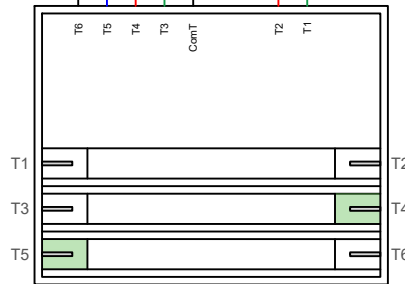

Button assignment X-Press:

Button assignment Occhio:

- | | |
|--|--|
| T1 Luminaire / Element / Scene / Group | T1 Luminaire / Element / Scene / Group |
| T2 Luminaire / Element / Scene / Group | T2 Luminaire / Element / Scene / Group |
| T3 Luminaire / Element / Scene / Group | T3 Luminaire / Element / Scene / Group |
| T4 Luminaire / Element / Scene / Group | T4 Luminaire / Element / Scene / Group |
| 5 warmwhite / T1 (shift) up | 5 up / T1 (shift) warmwhite |
| 6 coldwhite / T1 (shift) down | 6 down / T1 (shift) coldwhite |
| 7 ON DIM + | 7 ON DIM + |
| 8 OFF DIM - | 8 OFF DIM - |