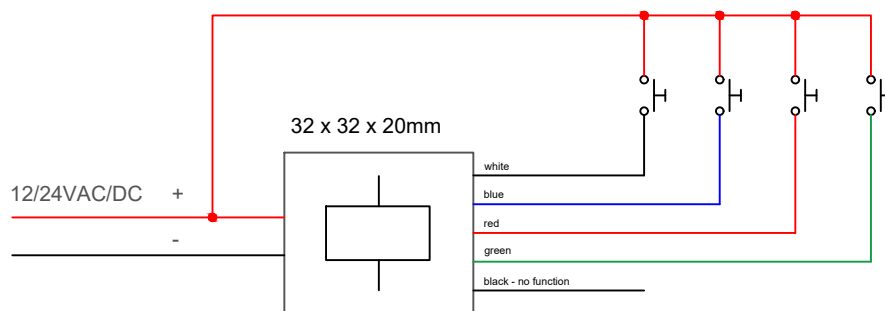

Various electronic push-buttons
 e.g. Feller 323 226 000 white
 e.g. Feller 323 226 950 black

Button assignment:

- 1 Luminaire / Element / Scene / Group
- 2 Luminaire / Element / Scene / Group
- 3 Luminaire / Element / Scene / Group
- 4 Luminaire / Element / Scene / Group