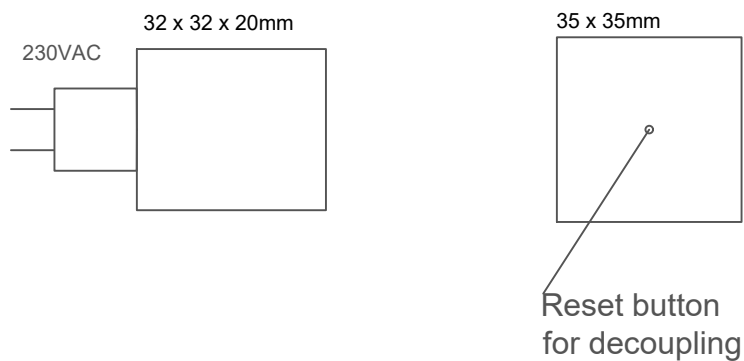

Backup repeater with 3h charging time for 15 hours of operation.
Leaves the network operational for 15 hours in case of power failure (timer).

Wiring Diagram: LIGA air module
Luminaire Model: ...
Control: Repeater (230VAC) / Battery backup