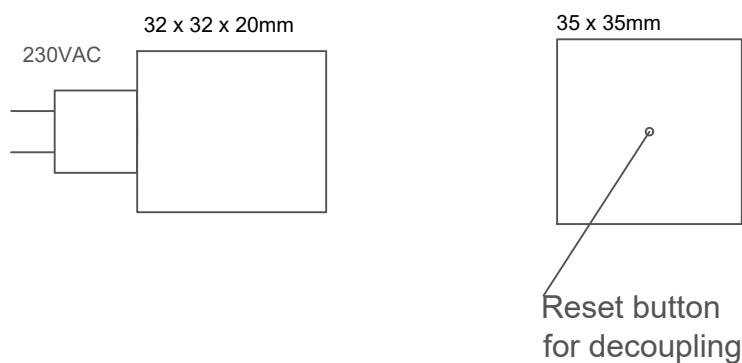

Wiring Diagram: LIGA air module
Luminaire Model: ...
Control: Repeater (230VAC) / Battery backup

LIGA.AIR.TIMEBACKUP+
V1.3 / 31.07.2023

LIGA AIR

LICHTTEAM AG
Stationsstrasse 89
CH-6023 Rothenburg
SWITZERLAND