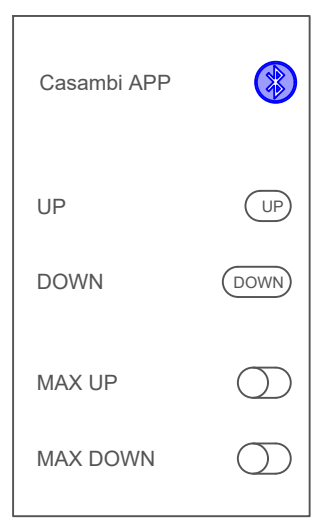

Operation:  
Without programming on the Casambi App,  
an action of max. 5 minutes takes place after a  
4-second impulse.

Profiles per Shutter, this means on the APP 4x Shutter

Wiring Diagram: LIGA air module LIGA.AIR.4.STO.8T.240  
 Luminaire Model: ...  
 Control: DIN-Module Shutter Module with 4 Shutter and 4x2 Push-Buttons

# Blinds

Variante Tast 4		
△	UP (Element)	
▽	DOWN (Element)	
	Reserve (Szene)	
	Reserve (Szene)	