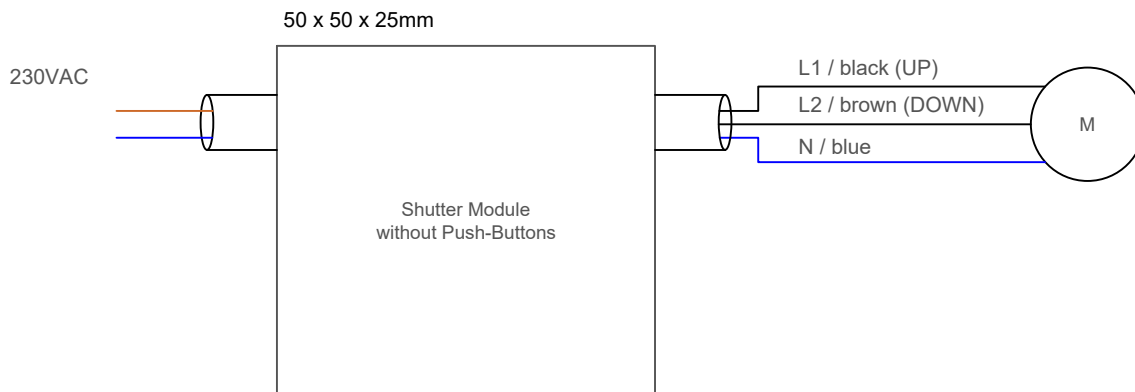

ATTENTION: For metal blind boxes, be sure to observe the Bluetooth range.

Operation of a shutter
Programme UP or DOWN on a button in the Casambi app (controls an element)

If this button is pressed for longer than 3 seconds, an action of max. 300 seconds UP or DOWN takes place.