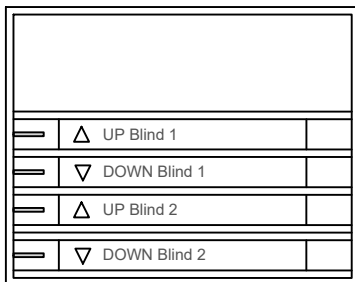

+41 41 280 57 57
 mail@ligaair.ch
 www.ligaair.ch

Blinds

T4

For additional shutters or scene for light.

Function: Press briefly, pulse
Press for longer than 3 sec. Blinds move
UP/DOWN in desired direction in 300 sec.

e.g. Feller Editio white 323226000

LIGA.AIR.STO.240

LIGA.AIR.STO.2T.240

LIGA.AIR.4.STO.240

Variante Tast 8 to 2 Pushbuttons

LIGA.AIR.TAST8.240

Blinds / Shutters central
Program as Scene

e.g. Feller Editio white 323226000