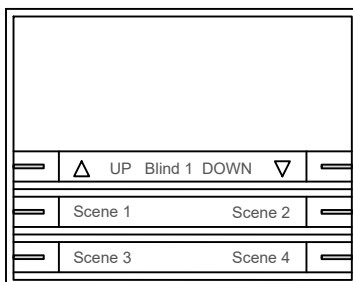

Variante Tast 8 to one Pushbutton

1 piece Push-button 8 is sufficient.
T1-T6 occupied (blinds/light)
T7-T8 reserve

e.g. Feller Editio white 323227000

LIGA.AIR.TAST8.240

Wiring Diagram: LIGA air module
Luminaire Model: ...
Control: Shutter Module with 2 Push-Buttons long range

LIGA.AIR.STO.2T.240+
V1.6 / 10.06.2024

LIGA AIR

LICHTTEAM AG
Stationsstrasse 89
CH-6023 Rothenburg
SWITZERLAND

+41 41 280 57 57
mail@ligaair.ch
www.ligaair.ch