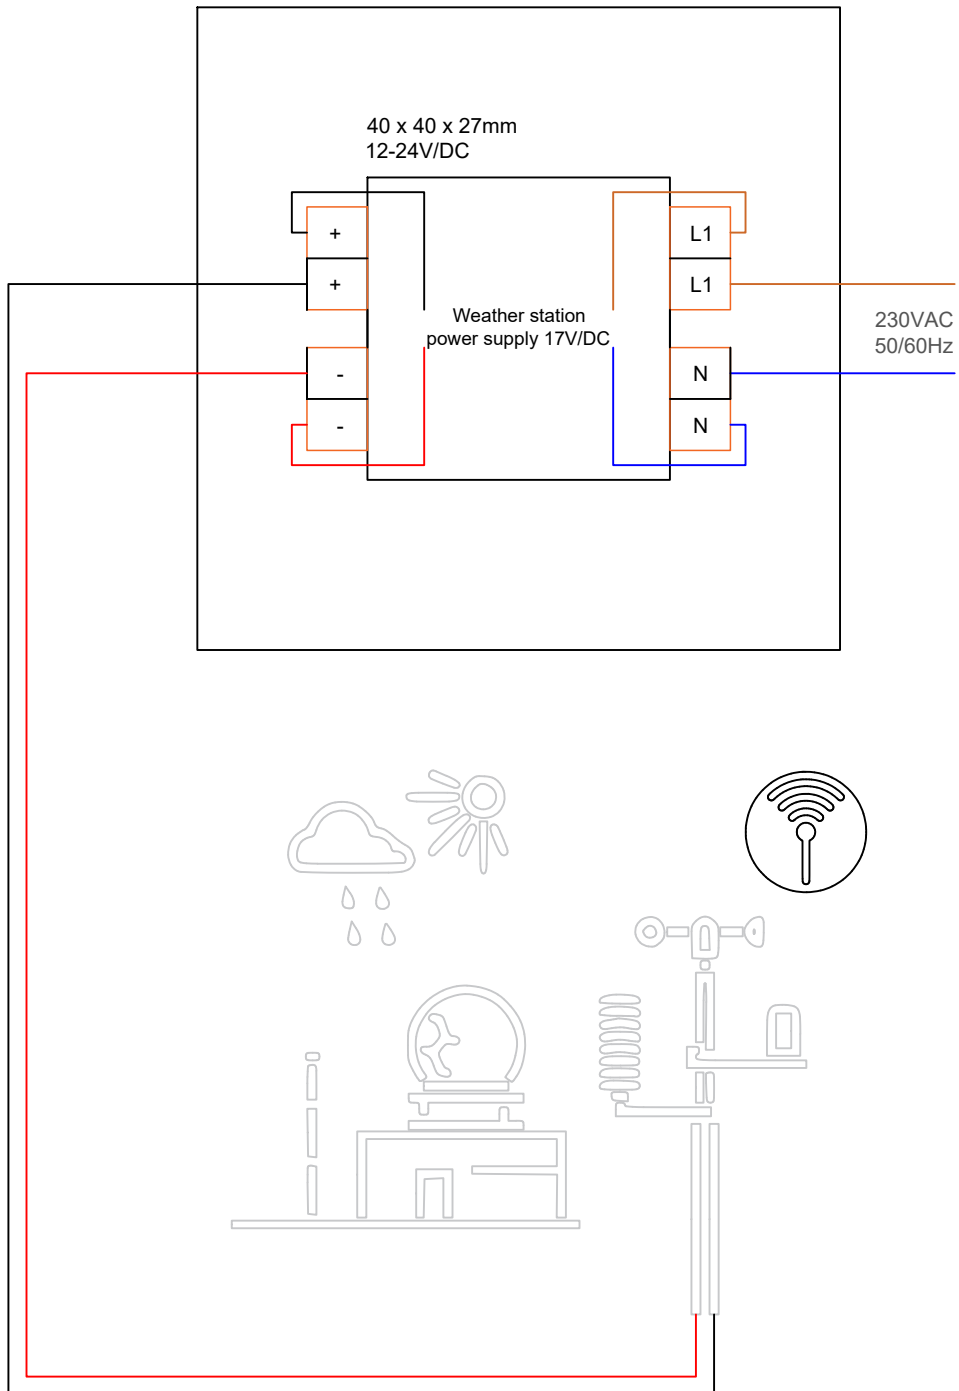

Surface box order separately  
85 x 85 x 38mm IP55

Wiring Diagram: LIGA air module  
Luminaire Model: ...  
Control: Weather station power supply

LIGA.AIR.WRD.PS.240  
V1.1 / 16.08.2022

**LIGA AIR**

LICHTTEAM AG  
Stationsstrasse 89  
CH-6023 Rothenburg  
SWITZERLAND