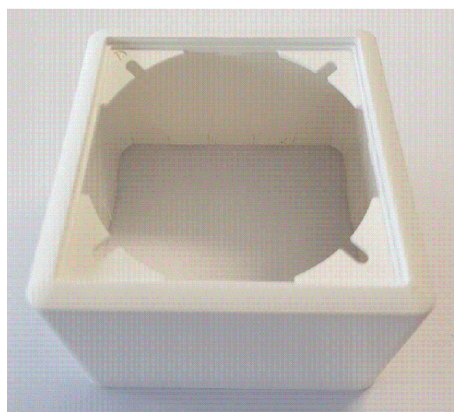

+41 41 280 57 57
mail@ligaair.ch
www.ligaair.ch

Option 1:

Drill a hole \varnothing 25mm, install battery-pack long and LIGA air Swisspir, L: 170mm

Option 2:

Installation with flush-mounted cover plate, available in colors white, grey or black

Specification Sheet: LIGA air Swisspir battery powered

Luminaire Modell: ...

Control: Mounting Options

LIGA.AIR.SP.BAT.

V1.2 / 06.12.2021

P 2/3

LIGA AIR

LICHTTEAM AG
Stationsstrasse 89
CH-6023 Rothenburg
SWITZERLAND

+41 41 280 57 57
mail@ligaair.ch
www.ligaair.ch

Option 3:

Surface mounted, box and cover plate available in colors white, grey or black

Specification Sheet: LIGA air Swisspir battery powered

Luminaire Modell: ...