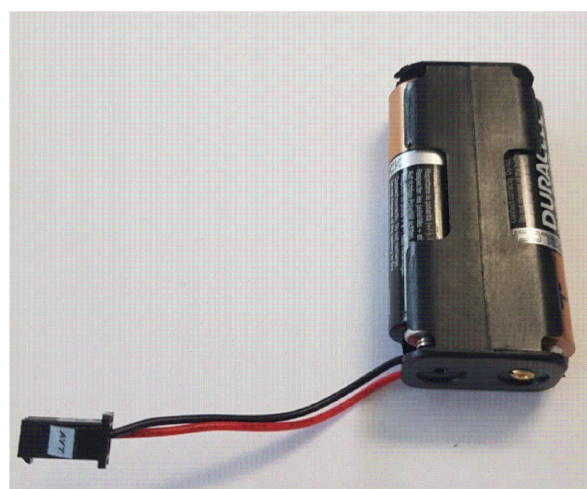

Option 3:

Surface mounted, box and cover plate available in colors white, grey or black

Specification Sheet: LIGA air Swisspir battery powered

Luminaire Modell: ...

Control: Mounting Options

LIGA.AIR.SP.BAT.

V1.2 / 06.12.2021
P 3/3

LIGA AIR

LICHTTEAM AG
Stationsstrasse 89
CH-6023 Rothenburg
SWITZERLAND

+41 41 280 57 57
mail@ligaair.ch
www.ligaair.ch