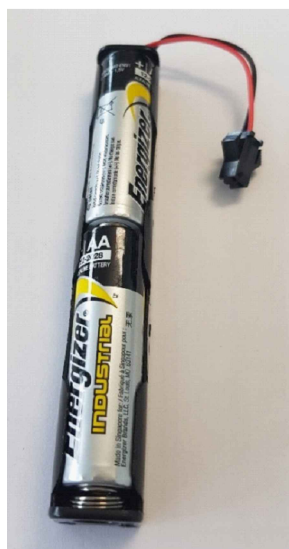

Specification Sheet: LIGA air Swisspir battery powered

Luminaire Modell: ...

Control: Mounting Options

LIGA.AIR.SP.BAT.

V1.2 / 06.12.2021
P 1/3

LIGA AIR

LICHTTEAM AG
Stationsstrasse 89
CH-6023 Rothenburg
SWITZERLAND

+41 41 280 57 57
mail@ligaair.ch
www.ligaair.ch

Option 1:

Drill a hole \varnothing 25mm, install battery-pack long and LIGA air Swisspir, L: 170mm

Option 2:

Installation with flush-mounted cover plate, available in colors white, grey or black