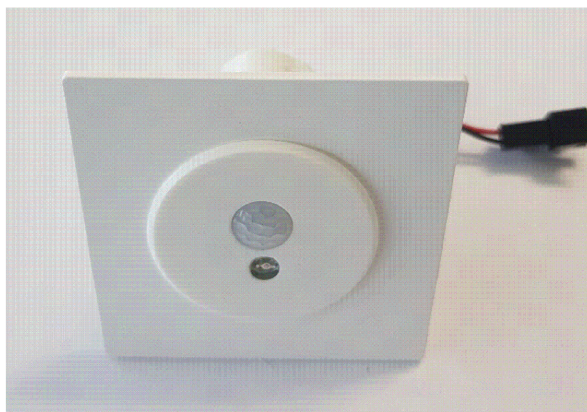

Specification Sheet: LIGA air Swisspir battery powered

Luminaire Modell: ...

Control: Mounting Options

LIGA.AIR.SP.BAT.

V1.2 / 06.12.2021
P 1/3

LIGA AIR

LICHTTEAM AG
Stationsstrasse 89
CH-6023 Rothenburg
SWITZERLAND

+41 41 280 57 57
mail@ligaair.ch
www.ligaair.ch

Option 1:

Drill a hole \varnothing 25mm, install battery-pack long and LIGA air Swisspir, L: 170mm

Option 2:

Installation with flush-mounted cover plate, available in colors white, grey or black

Specification Sheet: LIGA air Swisspir battery powered

Luminaire Modell: ...

Control: Mounting Options

LIGA.AIR.SP.BAT.

V1.2 / 06.12.2021

P 2/3

LIGA AIR

LICHTTEAM AG
Stationsstrasse 89
CH-6023 Rothenburg
SWITZERLAND

+41 41 280 57 57
mail@ligaair.ch
www.ligaair.ch

Option 3:

Surface mounted, box and cover plate available in colors white, grey or black

Specification Sheet: LIGA air Swisspir battery powered

Luminaire Modell: ...