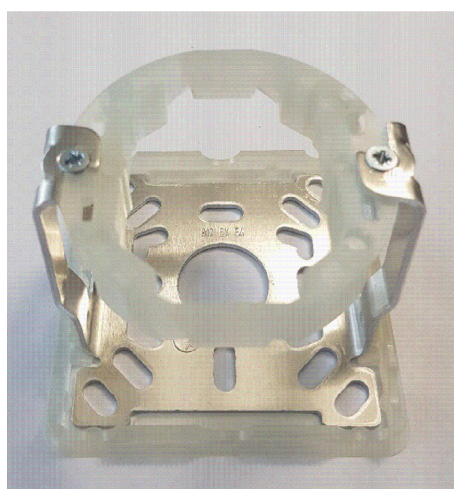

Specification Sheet: LIGA air Swisspir battery powered

Luminaire Modell: ...

Control: Mounting Options

LIGA.AIR.SP.BAT.

V1.2 / 06.12.2021
P 1/3

LIGA AIR

LICHTTEAM AG
Stationsstrasse 89
CH-6023 Rothenburg
SWITZERLAND

+41 41 280 57 57
mail@ligaair.ch
www.ligaair.ch

Option 1:

Drill a hole \varnothing 25mm, install battery-pack long and LIGA air Swisspir, L: 170mm

Option 2:

Installation with flush-mounted cover plate, available in colors white, grey or black

Specification Sheet: LIGA air Swisspir battery powered

Luminaire Modell: ...

Control: Mounting Options

LIGA.AIR.SP.BAT.

V1.2 / 06.12.2021

P 2/3

LIGA AIR

LICHTTEAM AG
Stationsstrasse 89
CH-6023 Rothenburg
SWITZERLAND

+41 41 280 57 57
mail@ligaair.ch
www.ligaair.ch

Option 3:

Surface mounted, box and cover plate available in colors white, grey or black

Specification Sheet: LIGA air Swisspir battery powered

Luminaire Modell: ...