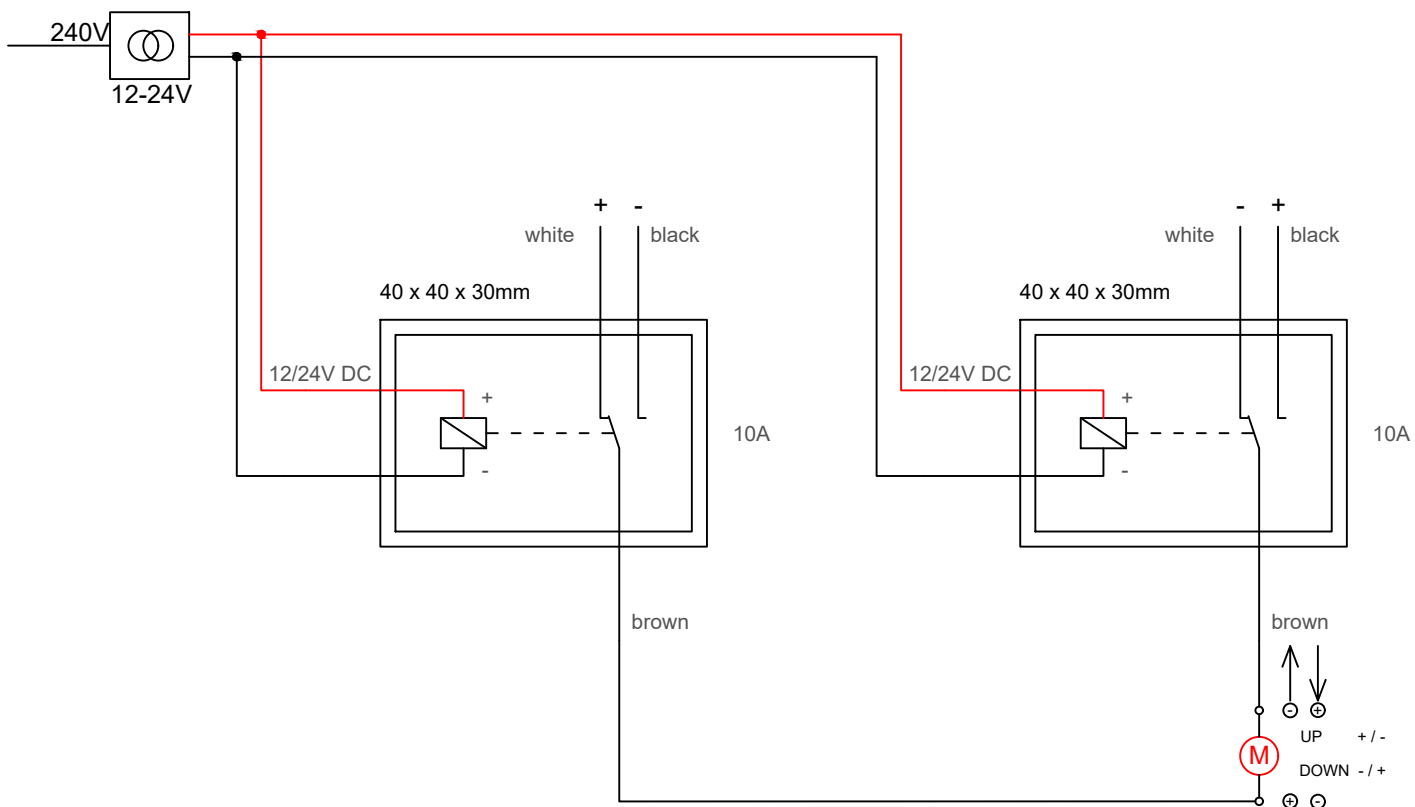

Pleated blinds motors 12V or 24 V

Material:
2x LIGA.AIR.REL.12-24V

Casambi APP 

LIGA.AIR.2.REL.240

On / Off
menu option "All luminaires"
selected

Casambi APP 

LIGA.AIR.2.REL.S

On / Off
menu option "All luminaires"
not selected