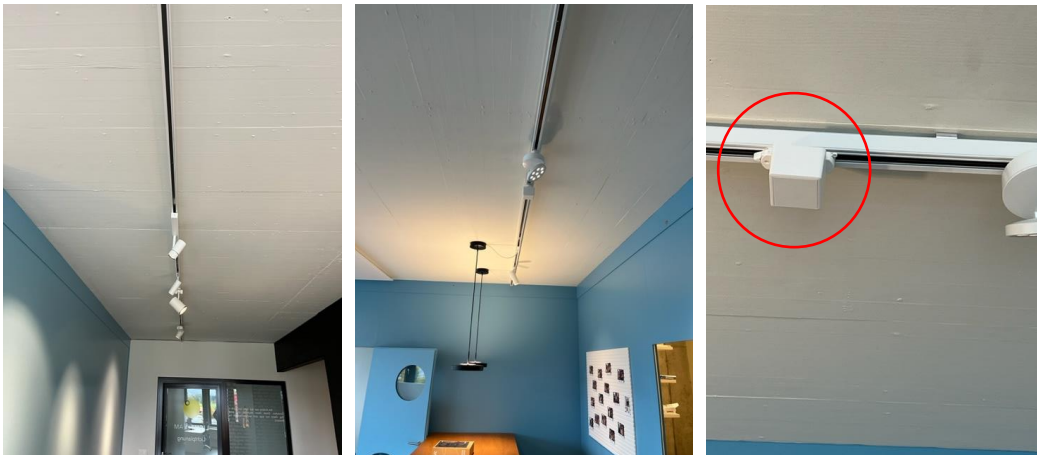

Tips and tricks for LIGA.AIR.DALI.ADA+:

Make the entire track CASAMBI ready (DALI) with the LIGA.AIR.DALI.ADA+ DALI Global Track.

Now you can control up to 50 DALI components with the installed LIGA.AIR.DALI.1K.240+.

If desired, the corresponding profile can be loaded from 2 to 8 groups. The individual luminaires can now be grouped via the CASAMBI APP.

Art. No. LIGA.AIR.DALI.ADA.W+ (DALI adapter white)

Art. No. LIGA.AIR.DALI.ADA.G+ (DALI adapter grey)

Art. No. LIGA.AIR.DALI.ADA.S+ (DALI adapter black)

LIGA AIR LICHTTEAM AG
Stationsstrasse 89
6023 Rothenburg

+41 41 280 57 57
mail@ligaair.ch
www.ligaair.ch