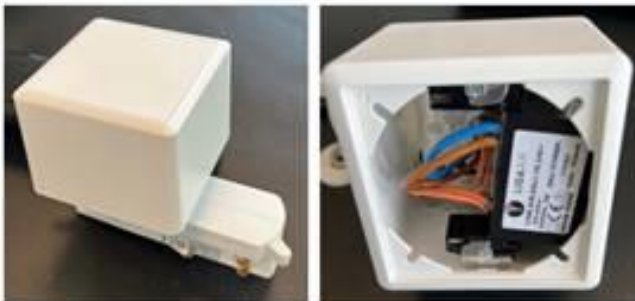

Tips and tricks for LIGA.AIR.DALI.ADA+:

Make the entire track CASAMBI ready (DALI) with the LIGA.AIR.DALI.ADA+ DALI Global Track.

Now you can control up to 50 DALI components with the installed LIGA.AIR.DALI.1K.240+.

If desired, the corresponding profile can be loaded from 2 to 8 groups. The individual luminaires can now be grouped via the CASAMBI APP.

Art. No. LIGA.AIR.DALI.ADA.W+ (DALI adapter white)

Art. No. LIGA.AIR.DALI.ADA.G+ (DALI adapter grey)

Art. No. LIGA.AIR.DALI.ADA.S+ (DALI adapter black)

LIGA AIR LICHTTEAM AG
Stationsstrasse 89
6023 Rothenburg

+41 41 280 57 57
mail@ligaair.ch
www.ligaair.ch