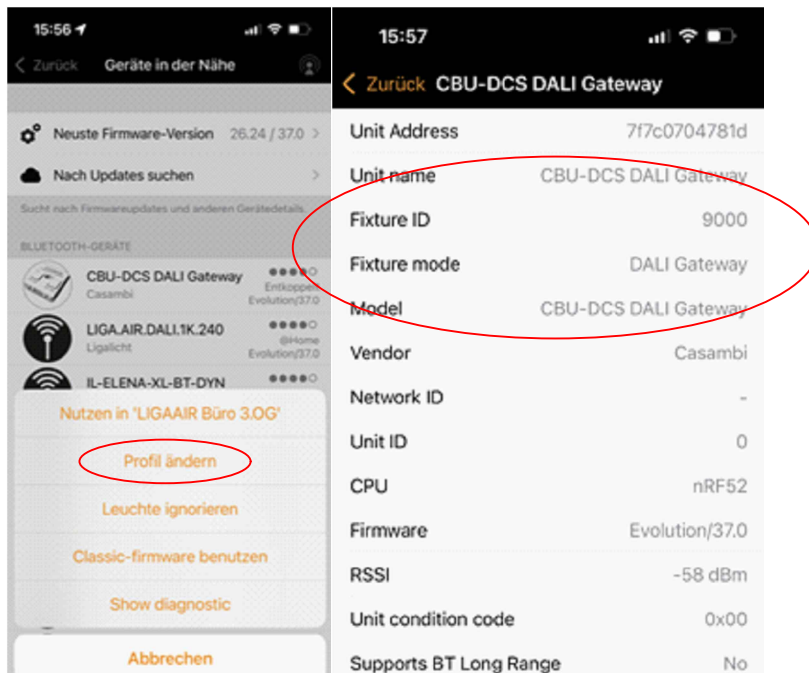

Leaflet on DALI Gateway

Integrate CASAMBI-compatible luminaires into a third-party system such as KNX, Loxone, Crestron.
It is mandatory to use a CBU-DCS DALI Gateway.

If the CBU-DCS DALI Gateway profile is not displayed, the following profile 9000 DALI Gateway must be loaded under Change profile before coupling.

Afterwards the DALI Gateway is displayed in the network under More --> Gateway.

Occhio lights Mito cosmo & Mito sospeso move

Load fixture ID 30306 (Scene Control).

Settings see tips and tricks PDF Occhio DALI Gateway with Scene Control