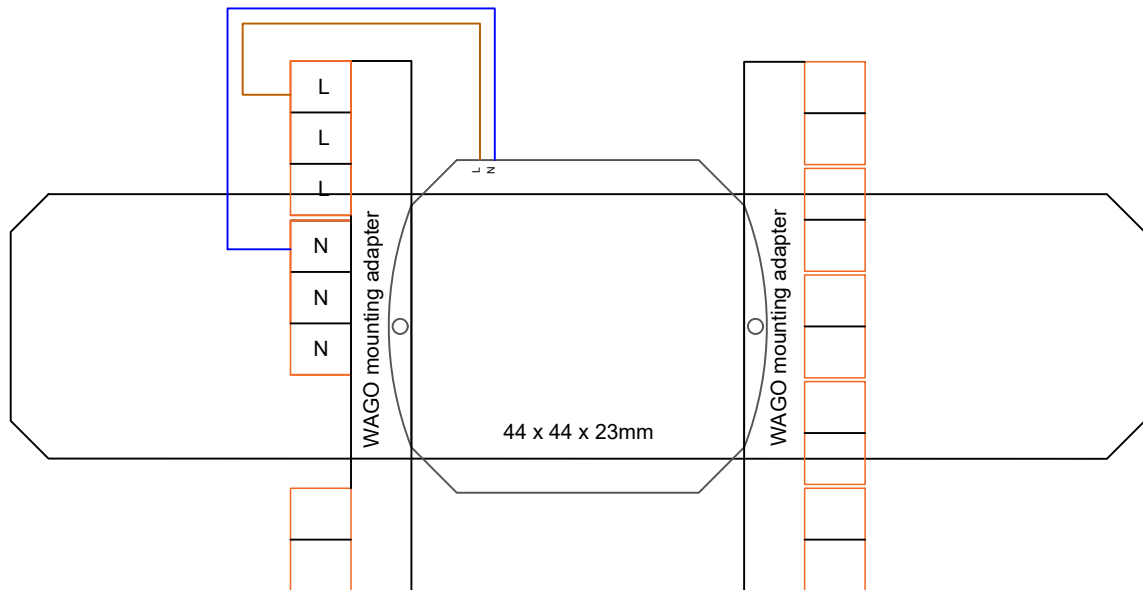

# Mount module on DIN rail

Works with all LIGAAIR modules with a rounded cover 44 x 44 x 23 mm.

Set consists of:

- 2x 3-piece U-clamps
- 7x 2-piece U-clamp terminals
- 2x Wago mounting adapter with screws