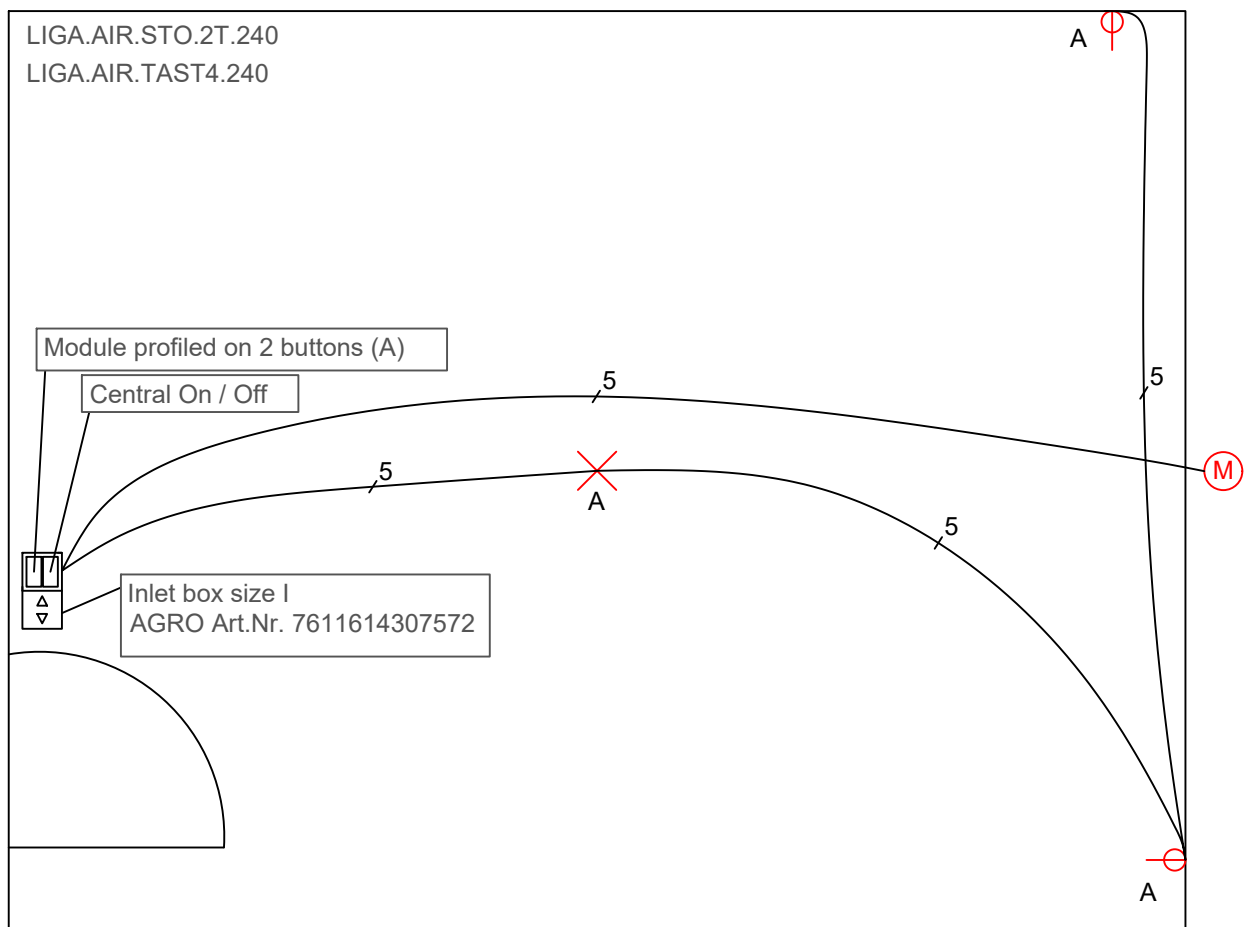

Room type A

Room A: switched lamp socket
switched socket

(a Casambi-compatible luminaire can be mounted at any time)

LIGA AIR

LICHTTEAM AG
Stationsstrasse 89
6023 Rothenburg

+41 41 280 57 57
mail@ligaair.ch
www.ligaair.ch