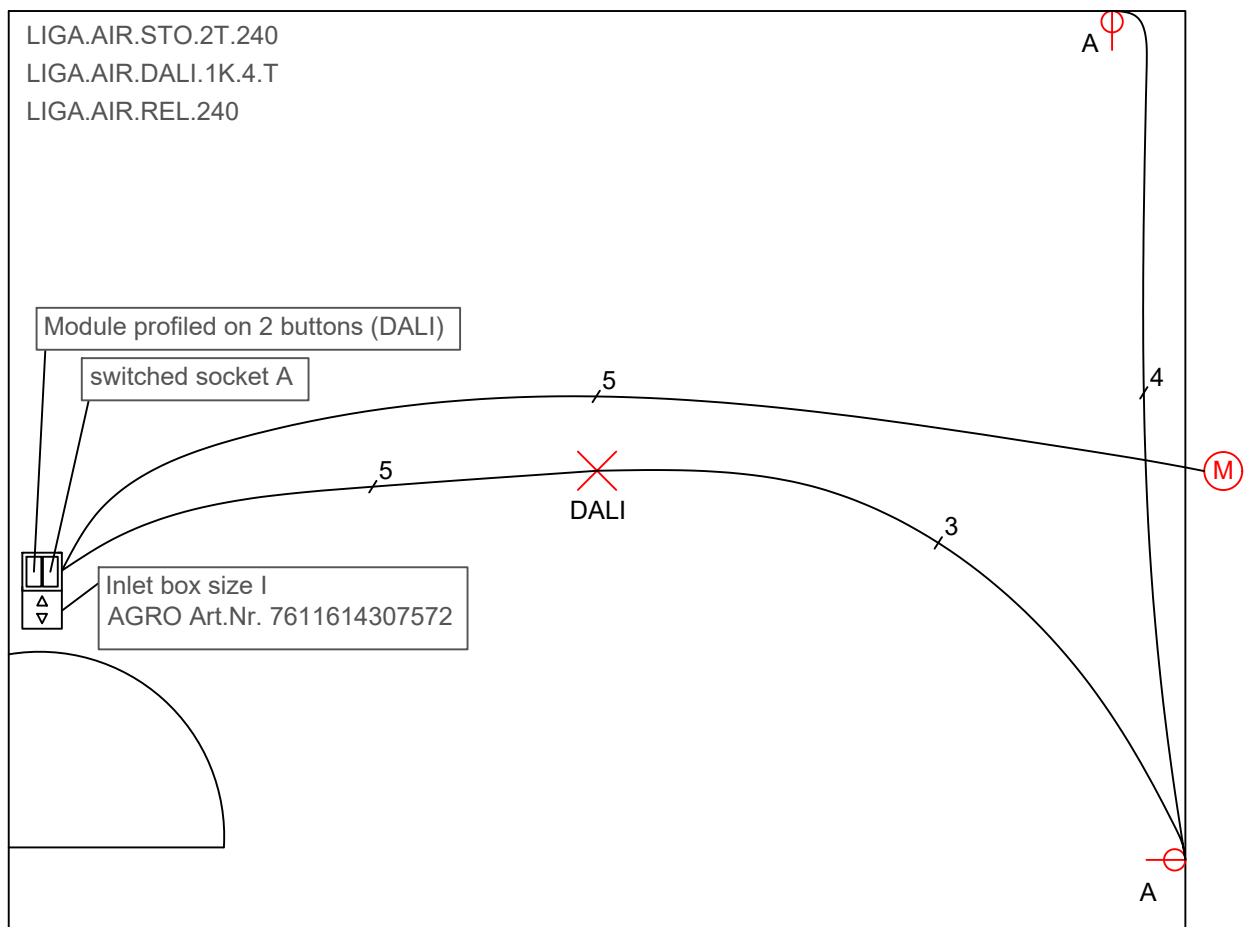

Room Type B

Room B: DALI switched lamp socket
Relay switched socket

(a Casambi-compatible luminaire can be mounted at any time)

LIGA AIR

LICHTTEAM AG
Stationsstrasse 89
6023 Rothenburg

+41 41 280 57 57
mail@ligaair.ch
www.ligaair.ch