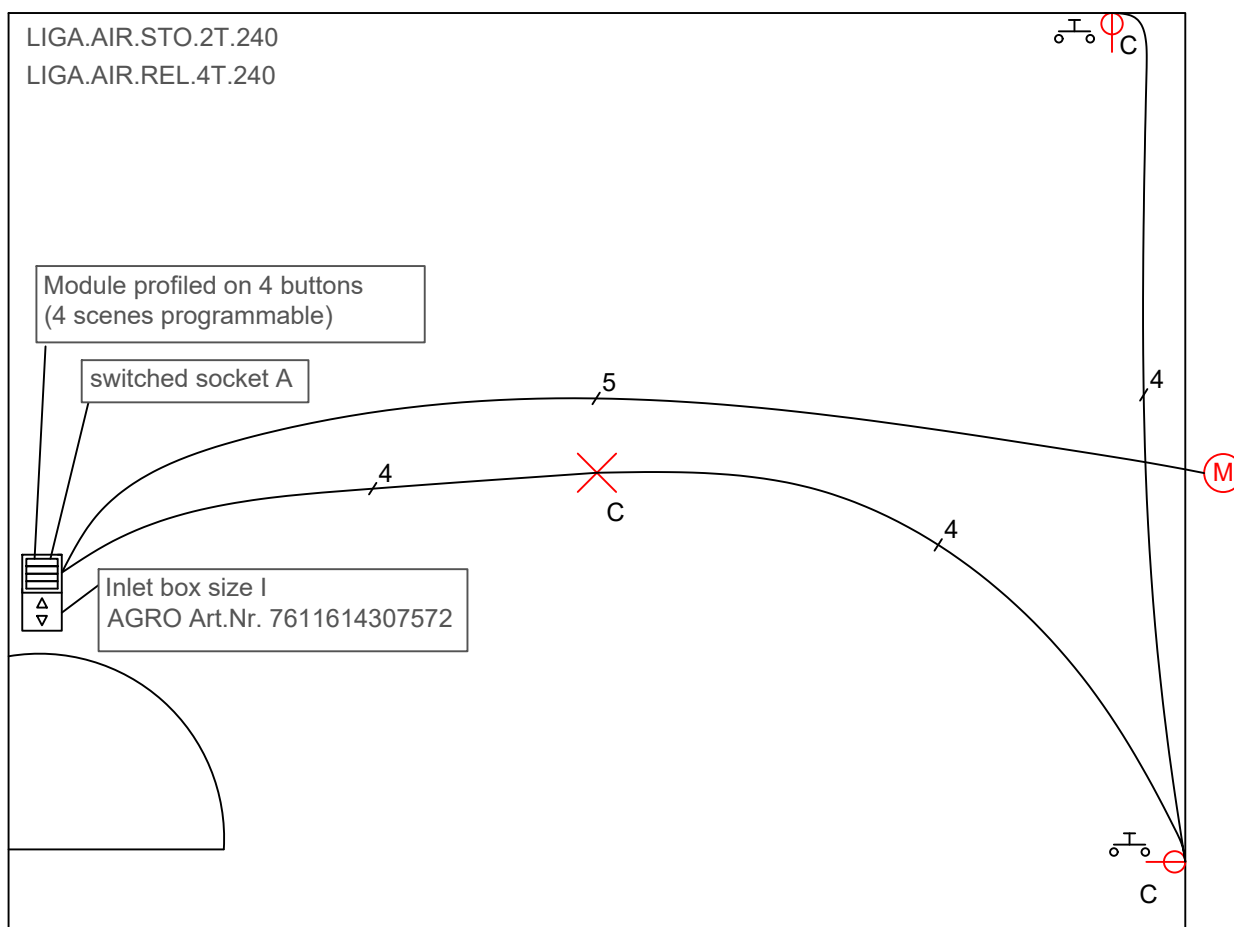

# Room Type C

Room C: Switch relay + 4 push-buttons (a Casambi-compatible luminaire can be mounted at any time)  
switched lamp point + switched socket outlet

**LIGA AIR**

LICHTTEAM AG  
Stationsstrasse 89  
6023 Rothenburg