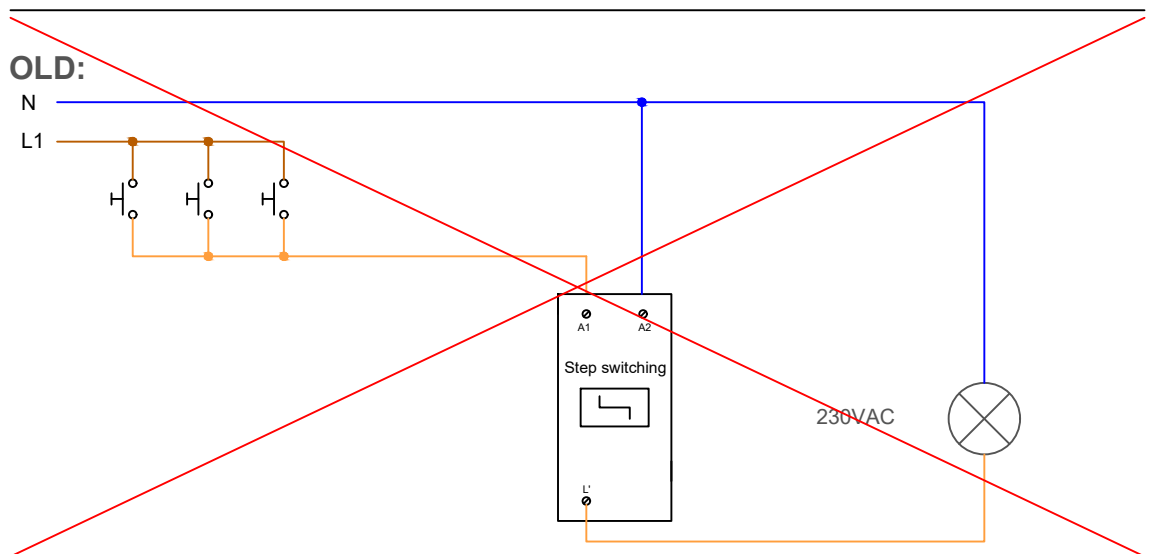

# Step switching new on CASAMBI

Mounting set for replacement step switch (corridor staircase lighting).  
 Works with all LIGAAIR modules with a rounded shell 44 x 44 x 23 mm.  
 Relais Eltaco 12-240V UC 1U E Nr. 505 255 315