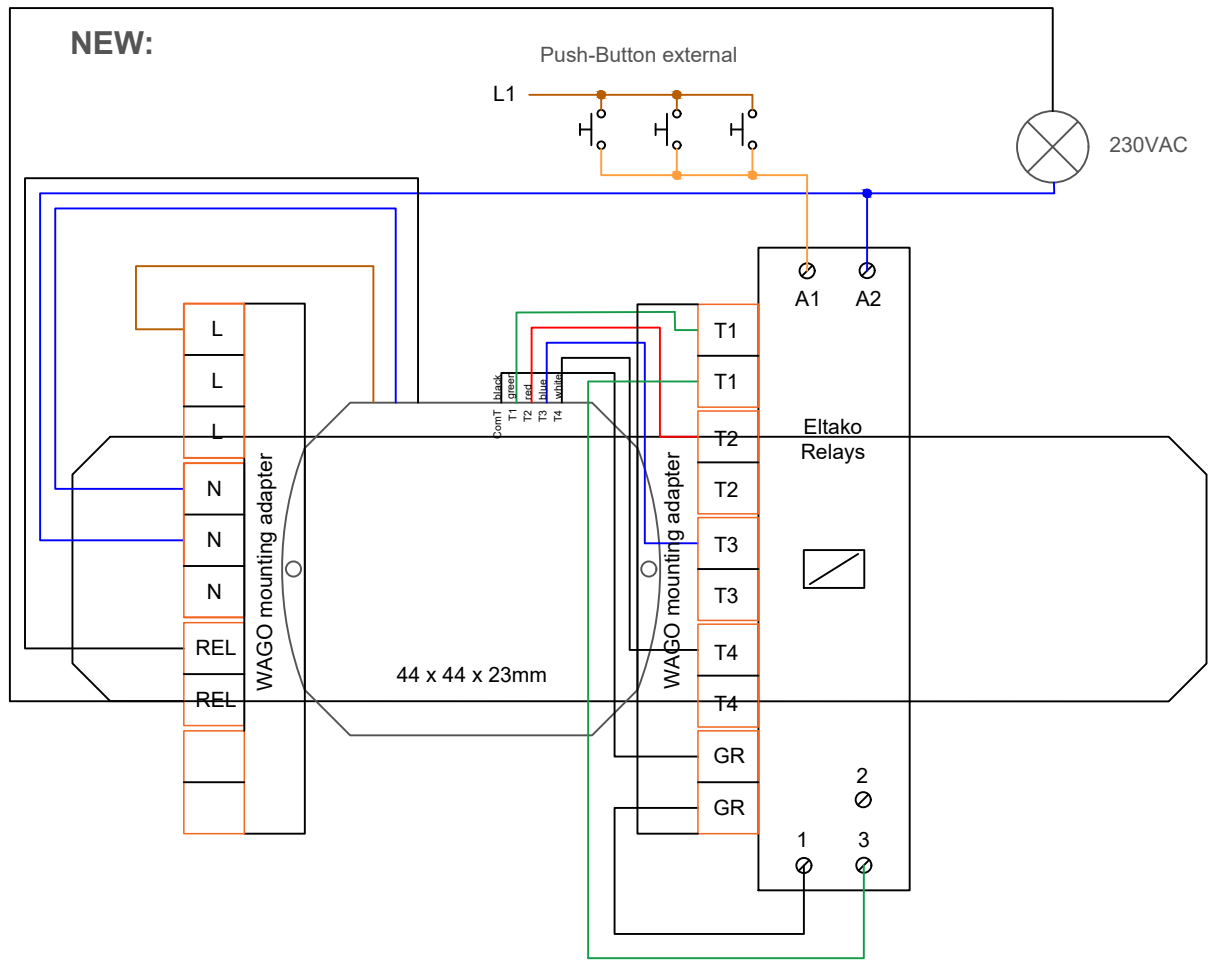

# Step switching new on CASAMBI

Mounting set for replacement step switch (corridor staircase lighting).  
 Works with all LIGAAIR modules with a rounded shell 44 x 44 x 23 mm.  
 Relais Eltaco 12-240V UC 1U E Nr. 505 255 315