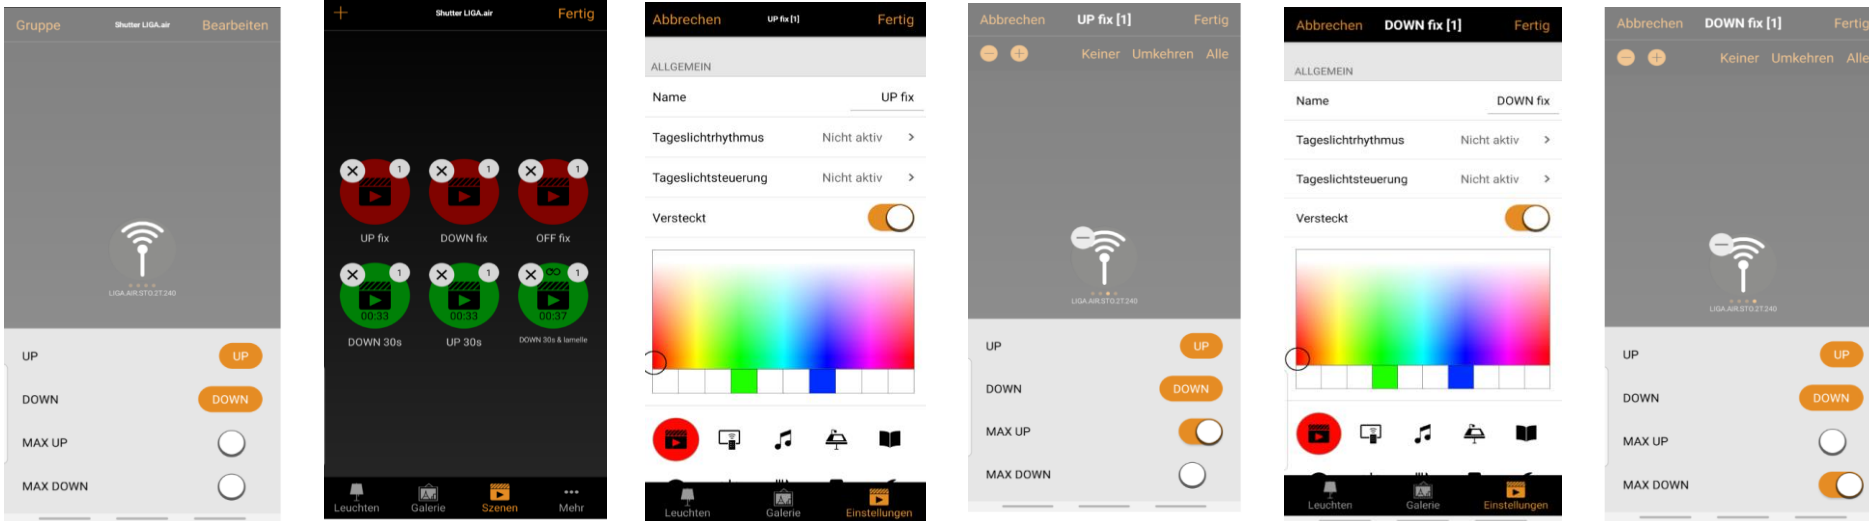

IMPORTANT INFO

The LIGA.AIR.STO.240 is wired and has no buttons on site for operation, can be mounted directly on a blind plug

The LIGA.AIR.STO.2T.240 is made with stranded wires and has two buttons on site to operate the shutter up and down.

Here is a module, described how to program the scenes and animations on the CASAMBI APP

Write three scenes "UP fix" / "DOWN fix" and "OFF fix", hide them so they are not visible on the user interface.

Before a command is given by the animation, a "fix OFF" command must be given to ensure that the module does not have a pending permanent command.