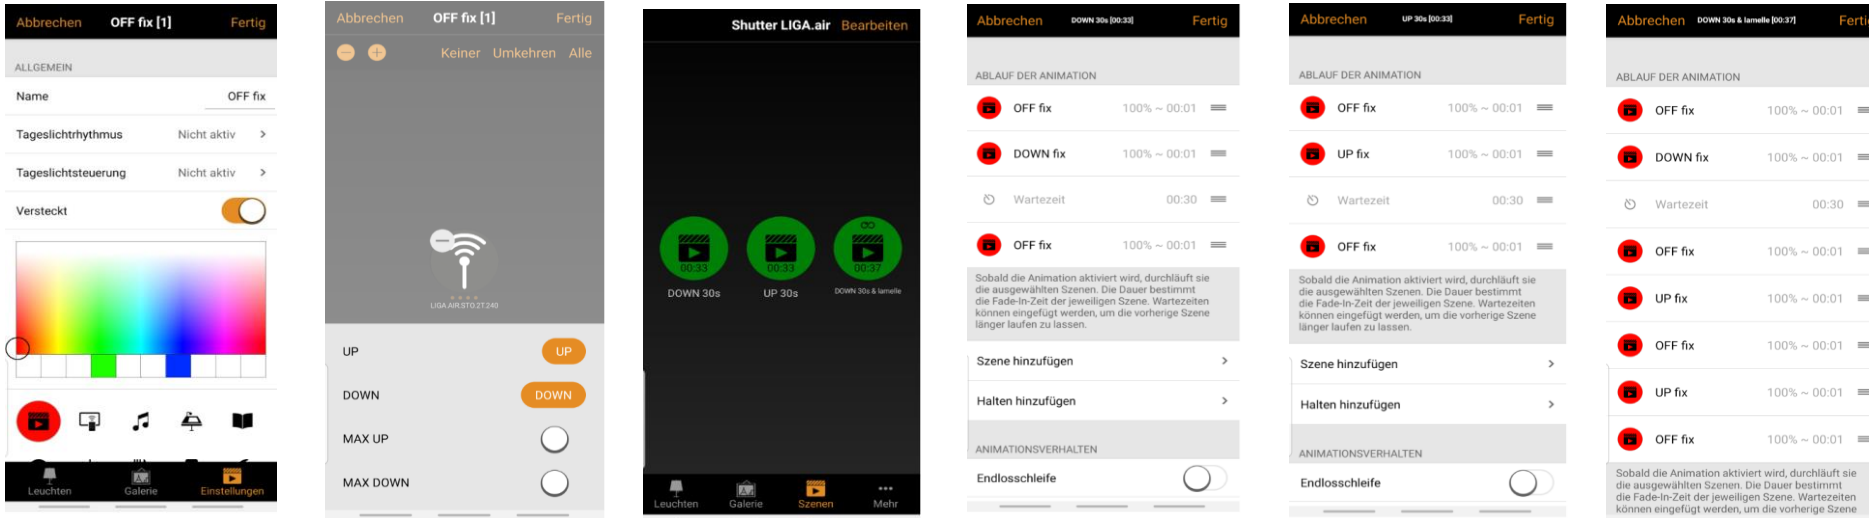

IMPORTANT INFO

The LIGA.AIR.STO.240 is wired and has no buttons on site for operation, can be mounted directly on a blind plug

The LIGA.AIR.STO.2T.240 is made with stranded wires and has two buttons on site to operate the shutter up and down.

Here is a module, described how to program the scenes and animations on the CASAMBI APP

Write three scenes "UP fix" / "DOWN fix" and "OFF fix", hide them so they are not visible on the user interface.

Before a command is given by the animation, a "fix OFF" command must be given to ensure that the module does not have a pending permanent command.