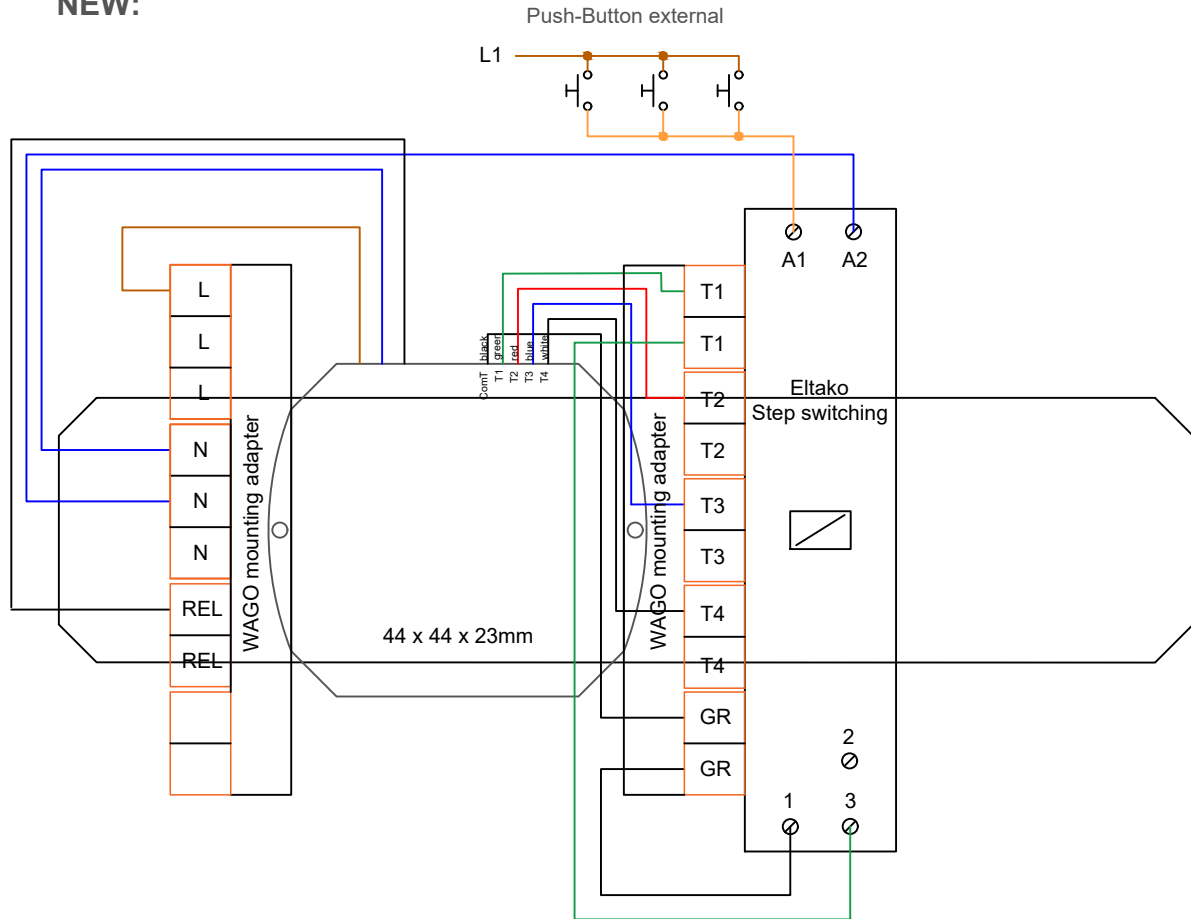

Step switching new on CASAMBI

Mounting set for replacement step switch (corridor staircase lighting).
Works with all LIGAAIR modules with a rounded shell 44 x 44 x 23 mm.

NEW:

OLD:

LIGAAIR

LICHTTEAM AG
Stationsstrasse 89
6023 Rothenburg