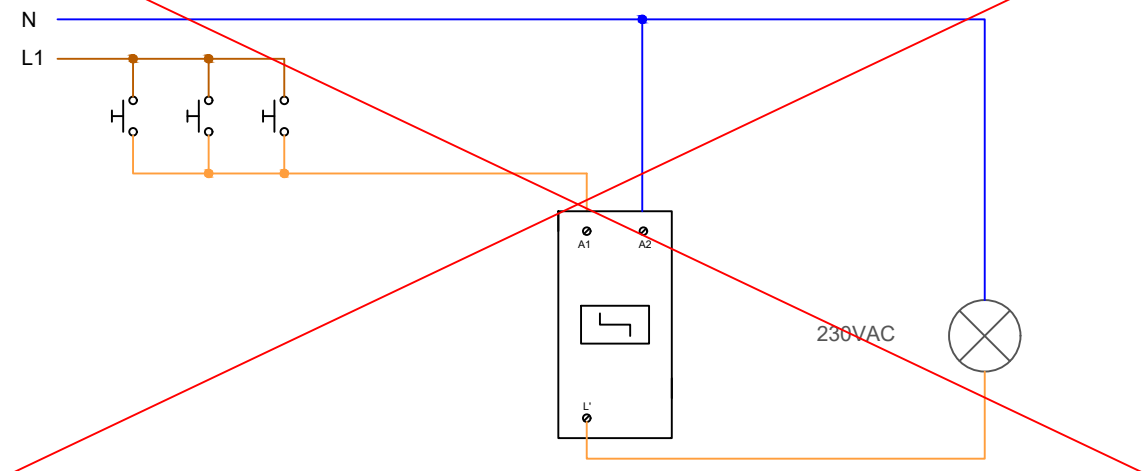

Step switching new on CASAMBI

Mounting set for replacement step switch (corridor staircase lighting).
Works with all LIGAAIR modules with a rounded shell 44 x 44 x 23 mm.

NEW:

OLD:

LIGAAIR

LICHTTEAM AG
Stationsstrasse 89
6023 Rothenburg