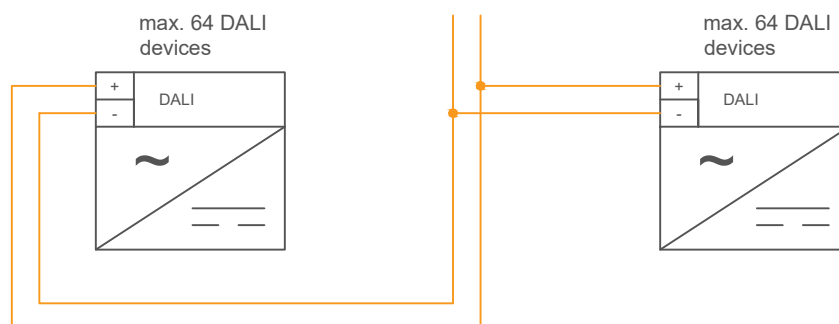

Other application:

With the LIGA.AIR.CBU-DCS you get an ICON, which you can also profile. Here you can control 64 drivers, be it broadcast or another profile such as 4 groups.