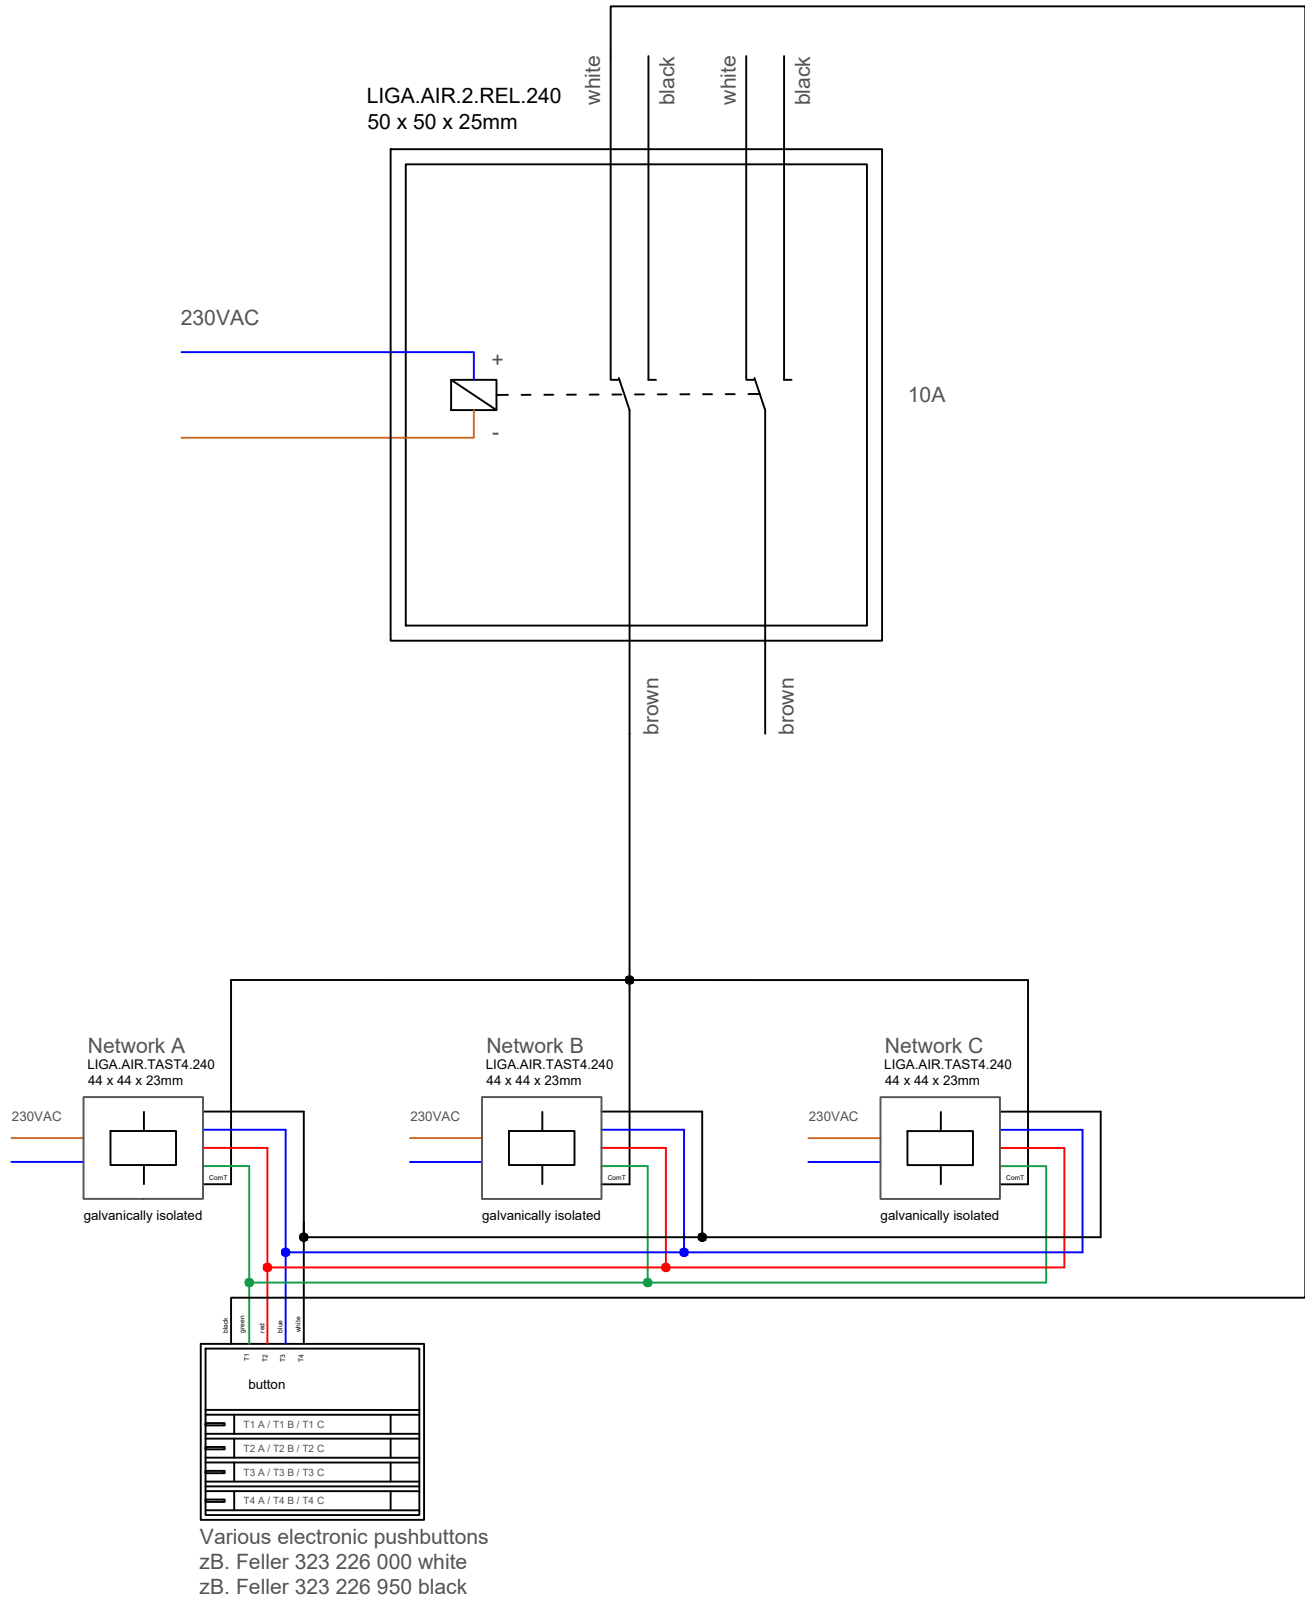

Switching / various networks Locking and releasing push-buttons (scenes controlled via Side)

LIGA AIR

LICHTTEAM AG
Stationsstrasse 89
6023 Rothenburg

+41 41 280 57 57
mail@ligaair.ch
www.ligaair.ch