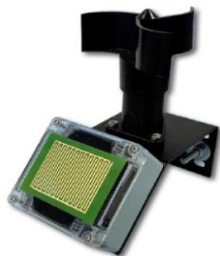

LIGA AIR weather station (wind, rain and sun) detector WRD	Art. Nr.	excl. VAT	
LIGA AIR bluetooth weather station excl. power supply 12-24V DC (wind, rain and sun)	LIGA.AIR.WRD.24+	EURO	700.00