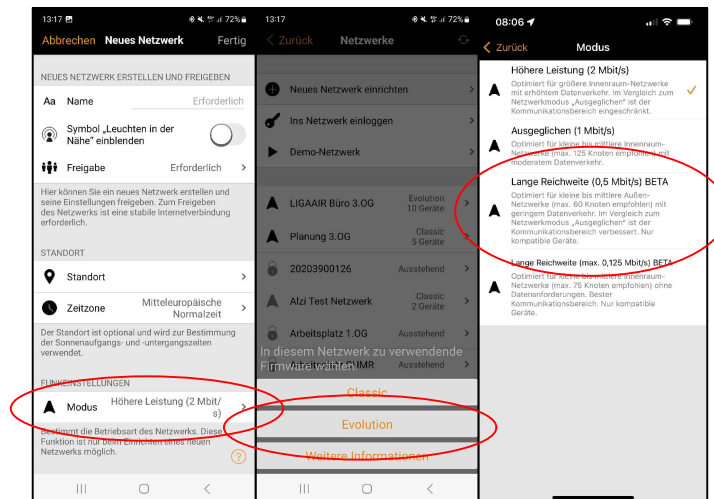

Declaration sticker

Casambi Chip 002 for normal range (yellow sticker).
Casambi Chip 003 for long range (white sticker).

Article designations:

- All articles with a + at the end are suitable for long range use e.g. LIGA.AIR.REL.240+

Yellow sticker for normal range:

- Indicates that this Casambi component has the normal range. Can be combined with Casambi components with a wide range.
- The Bluetooth antenna is located on the side where this sticker is attached.

White sticker for long range / long range max:

EnOcean is not compatible with long range and long range max network modes

- Indicates that this Casambi component has the long range. **Cannot** be combined with Casambi components with normal range.
- The Bluetooth antenna is located on the side where this sticker is attached.

Create network for long range / long range max:

- Attention: In this network only CASAMBI components with Long Range can be used.
- If there are devices in the vicinity, the signal strength is displayed as a square, so the LIGAAIR module is suitable for Long Range.